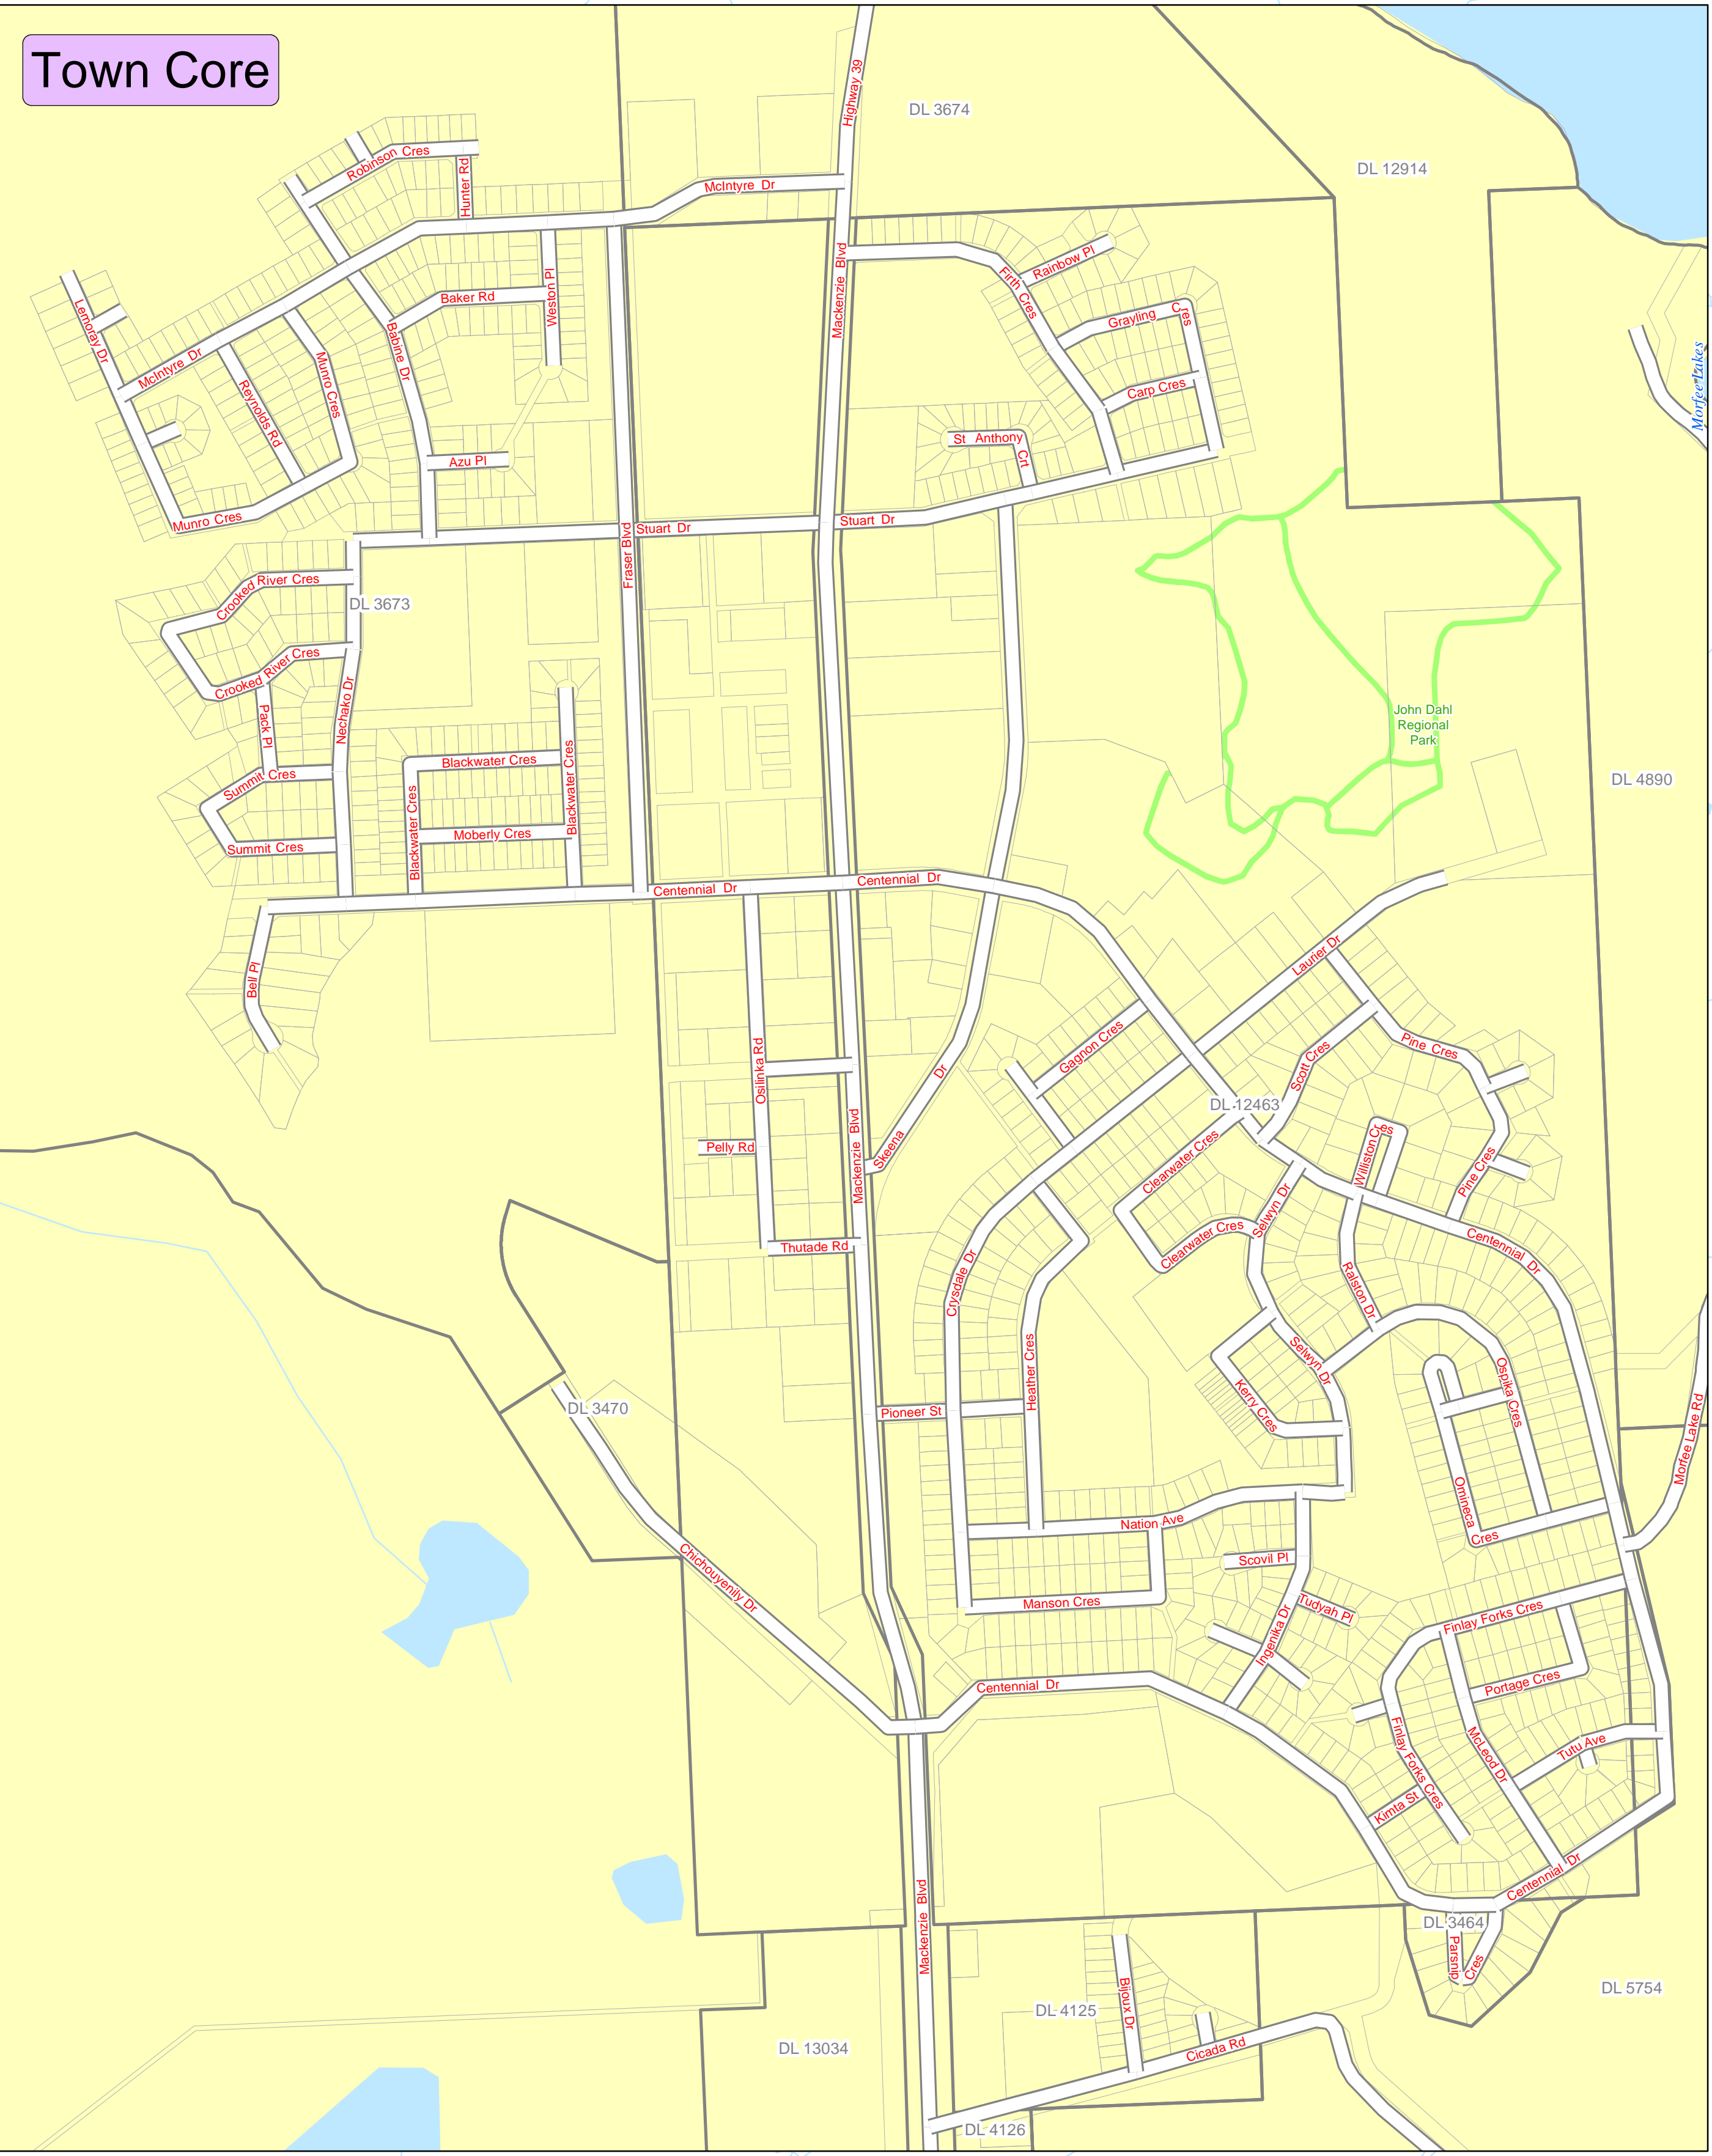

# District of Mackenzie

DL 9613  
DL 9614  
DL 9615

Industrial Area

Town Core

Gantahaz Subdivision