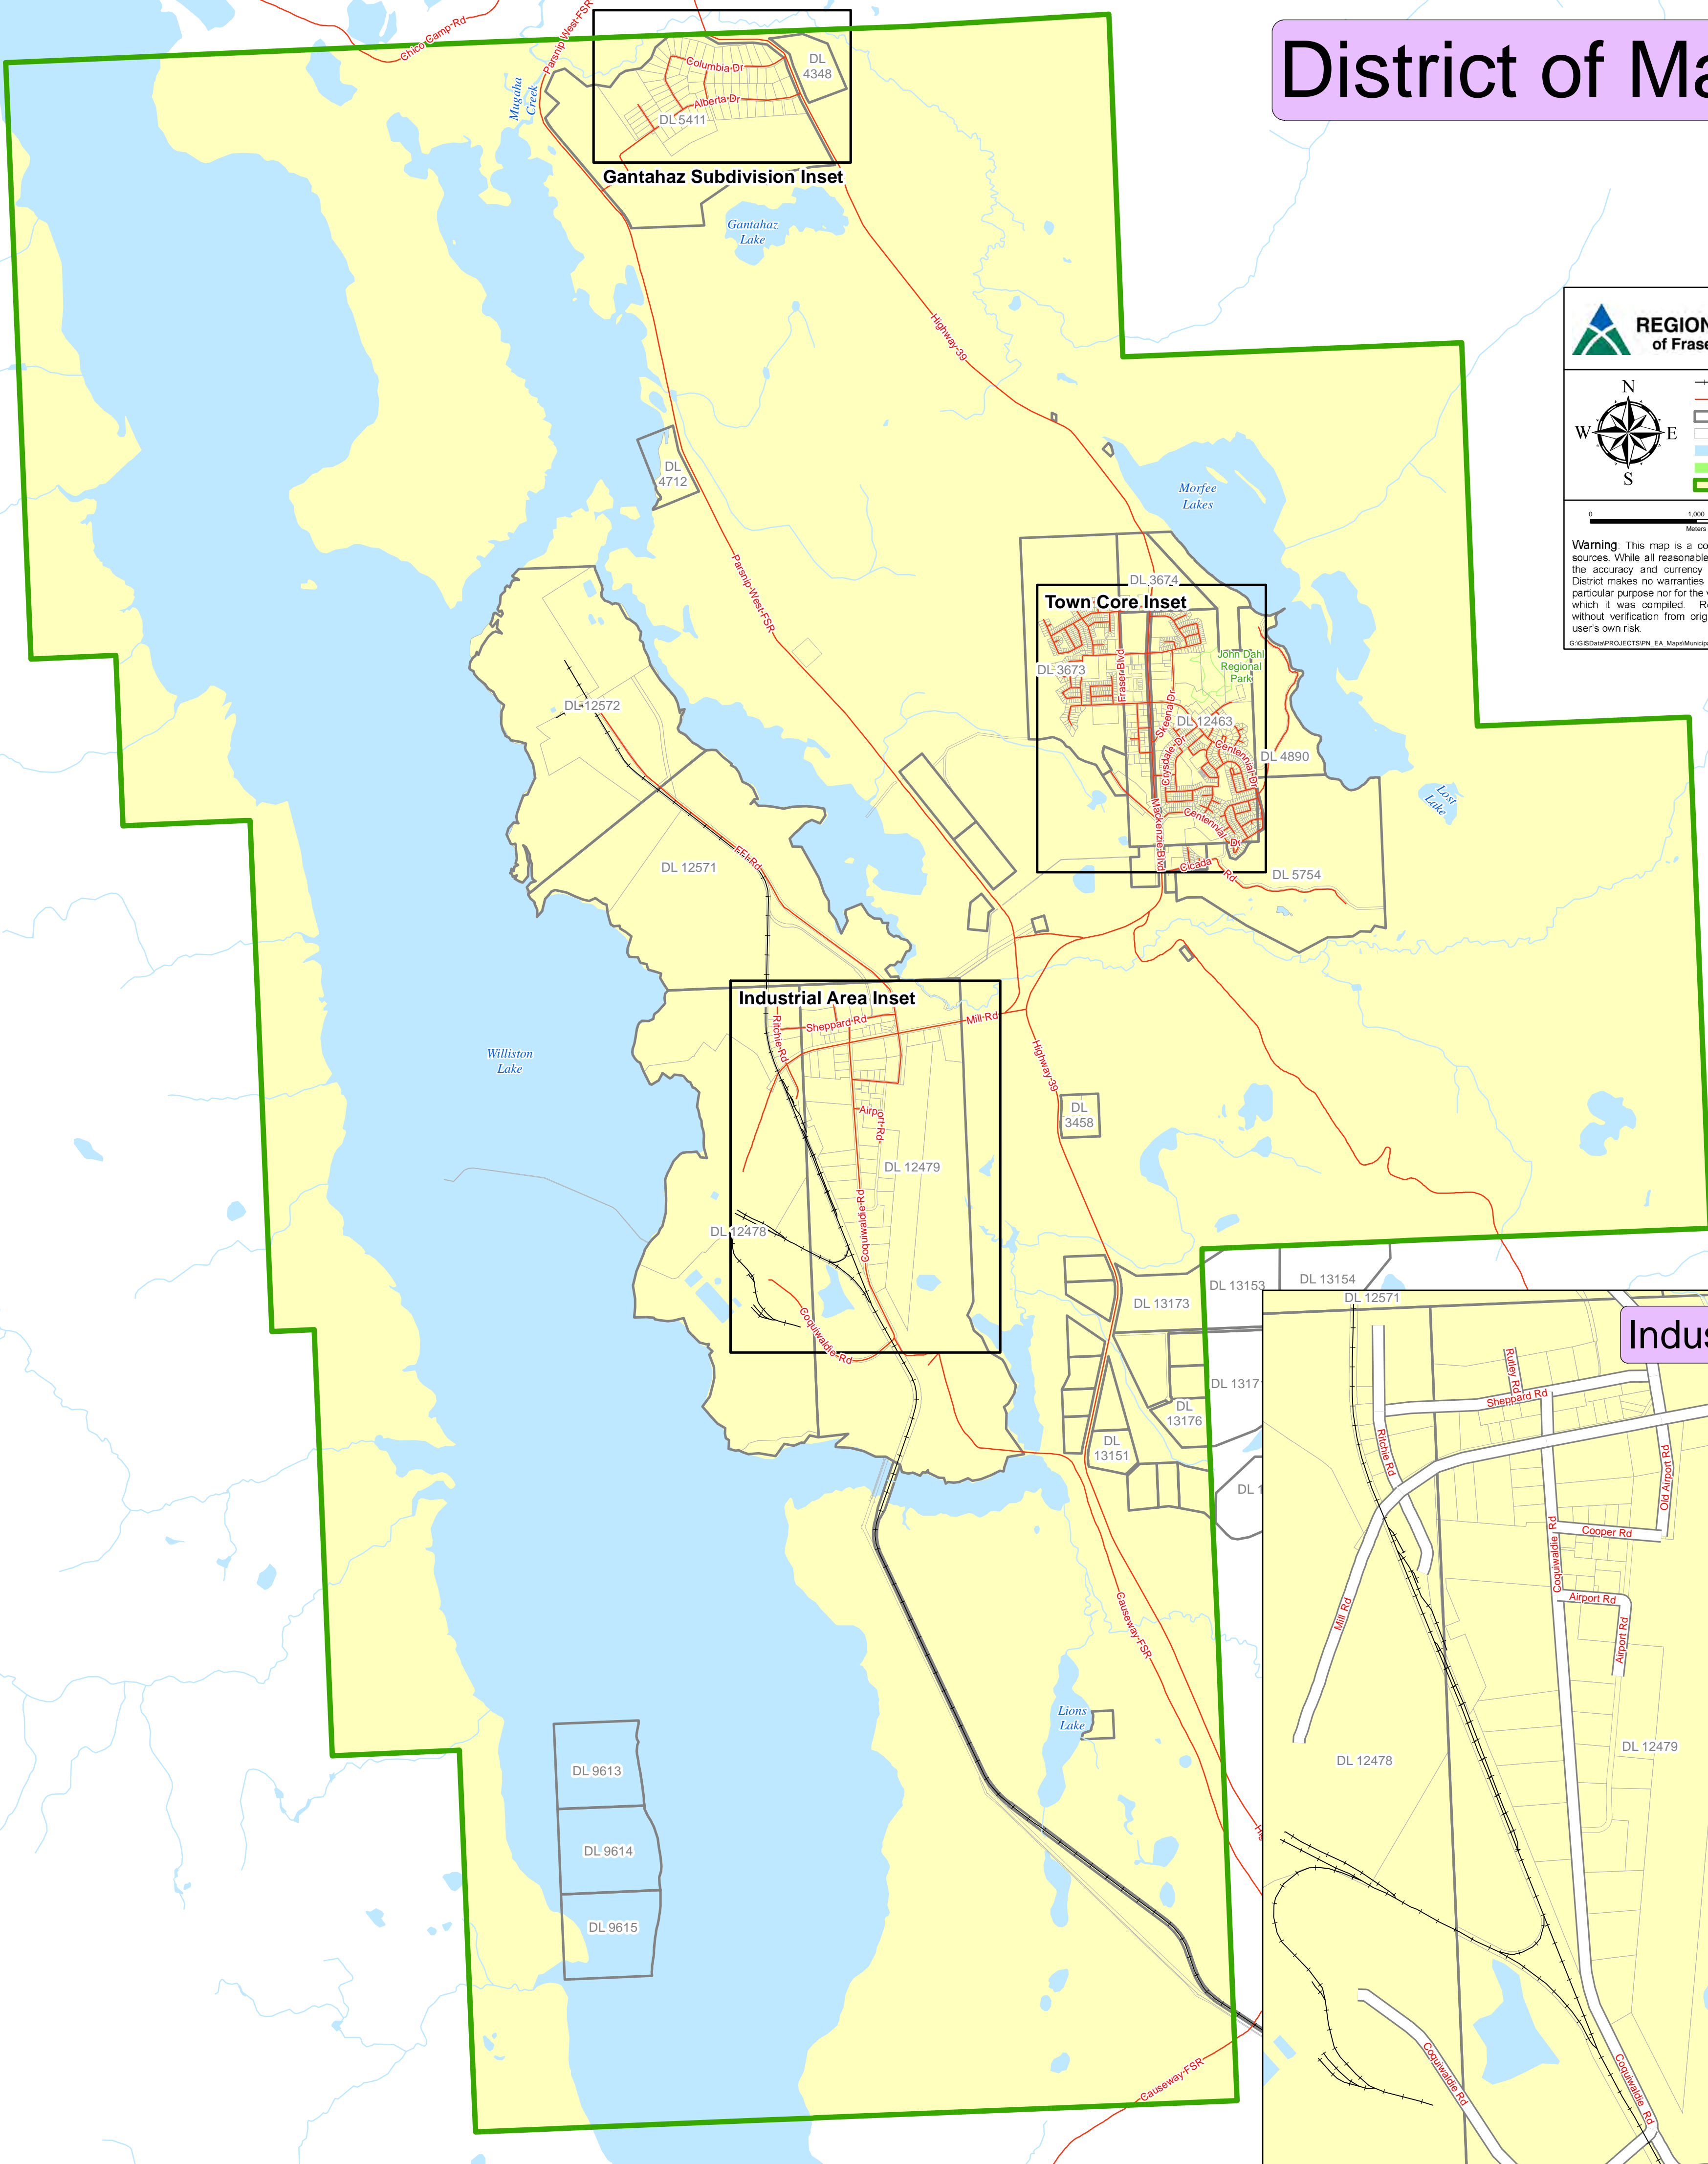

# District of Mackenzie

DL 9613  
DL 9614  
DL 9615

Industrial Area

Town Core

Gantahaz Subdivision